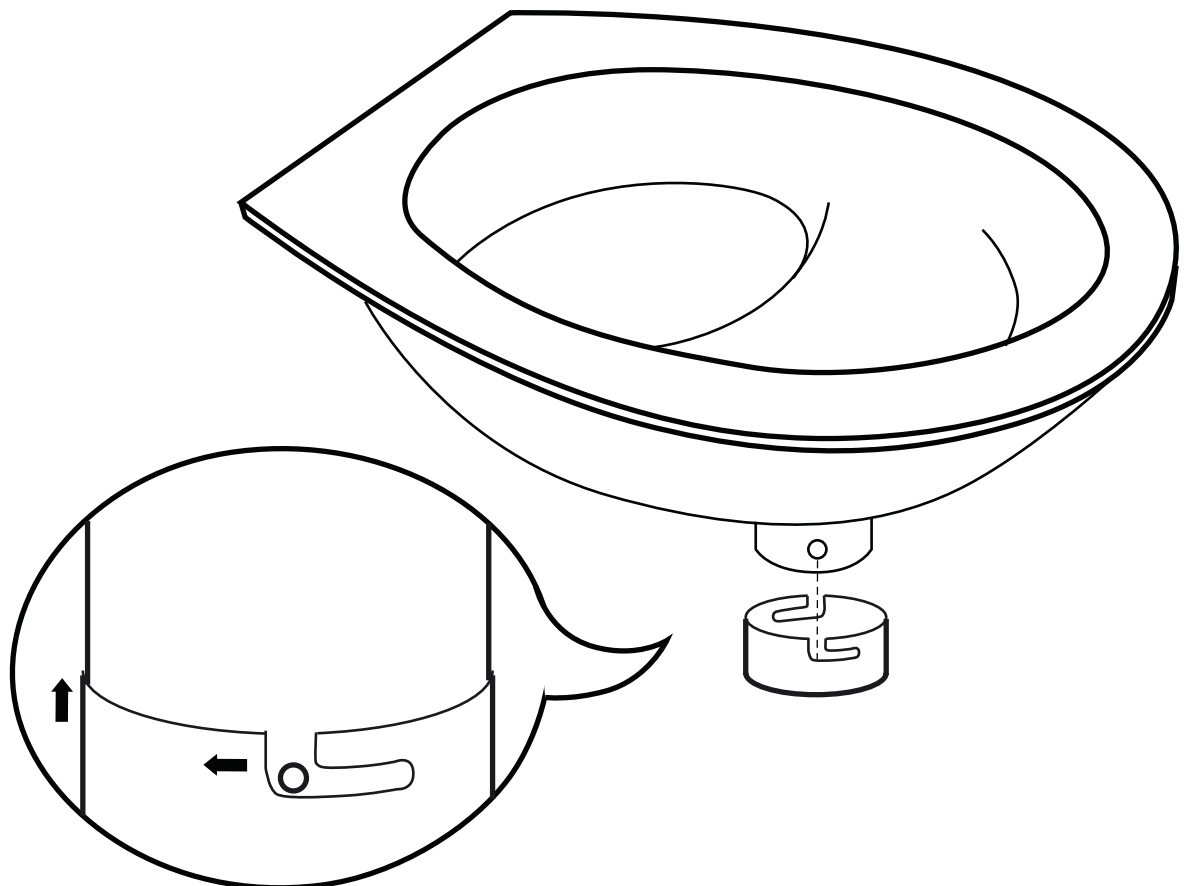

Adapter installation

Adapter-Montage / Installation adaptateur

1

2